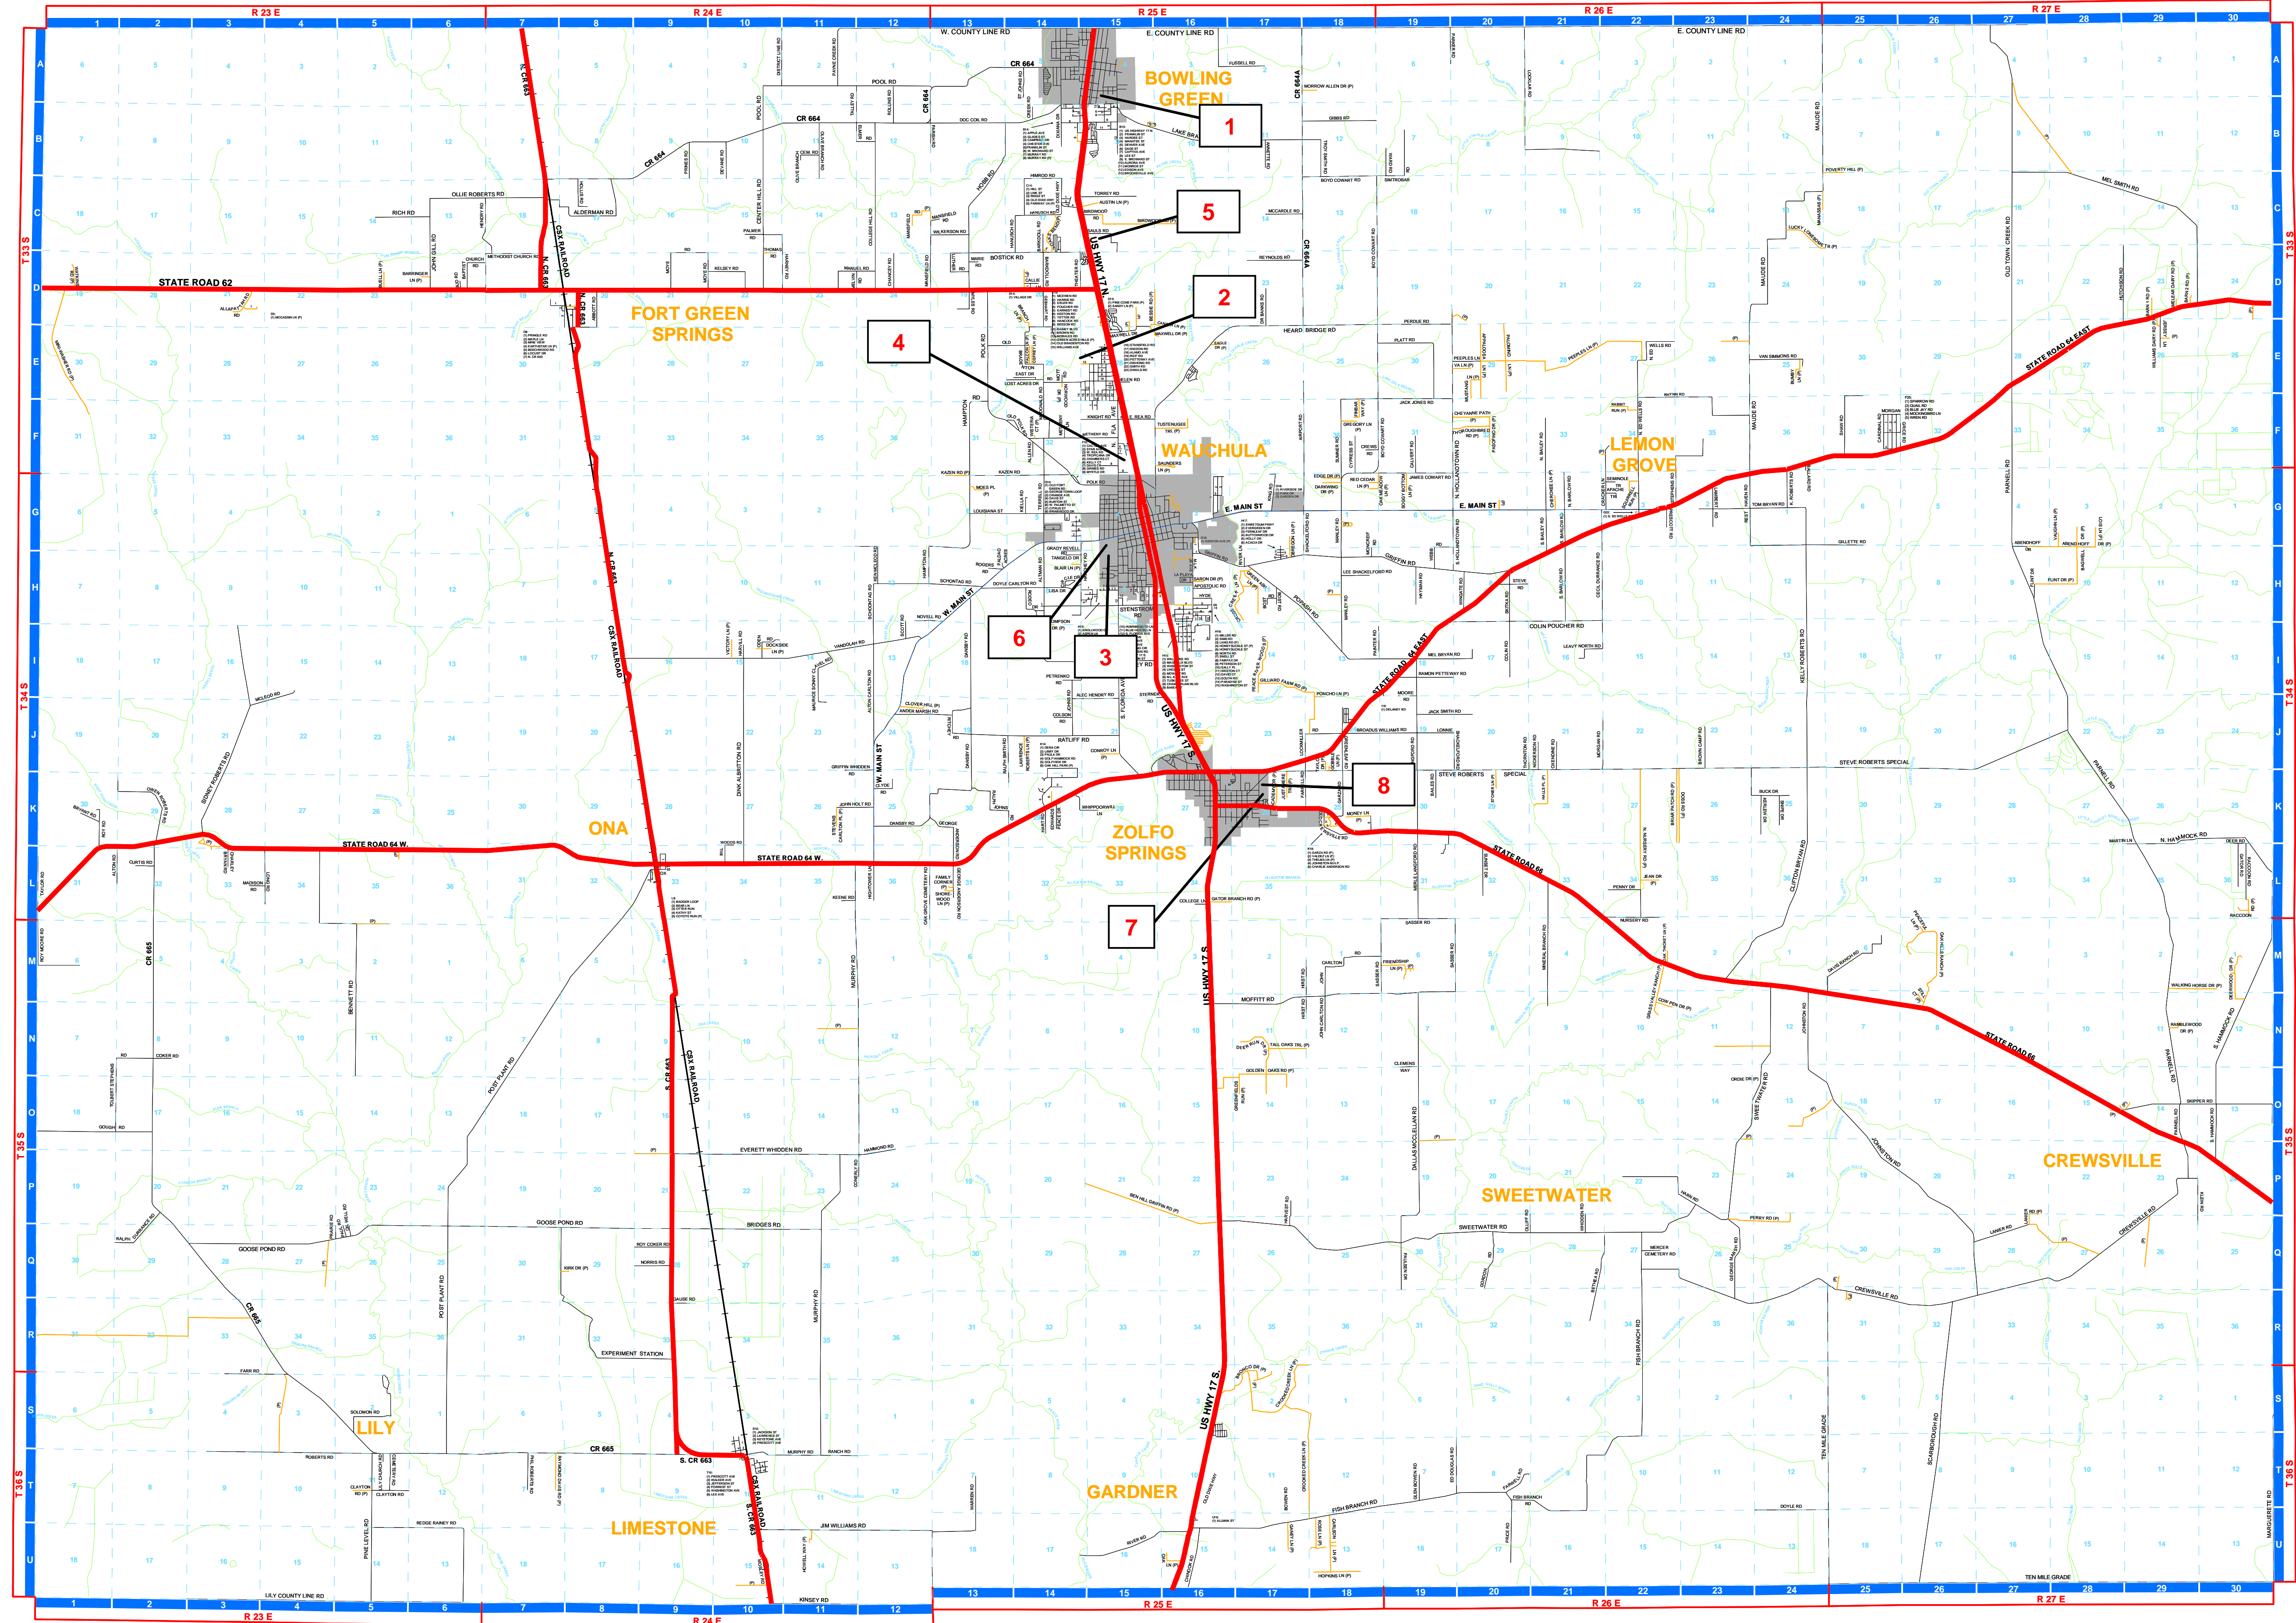

Shelter and Evacuation Information

HARDEE COUNTY PRIMARY SHELTER LIST

1. BOWLING GREEN ELEMENTARY SCHOOL
4530 Church Avenue
Bowling Green, Florida 33834
PH: (863) 375-2288
2. HILLTOP ELEMENTARY SCHOOL
2401 US Highway 17 N.
Wauchula, Florida 33873
(Available 8/01/06)
3. MEDIA CENTER
400 S. Florida Avenue
Wauchula, Florida 33873
4. NORTH WAUCHULA ELEMENTARY SCHOOL
1120 North Florida Avenue
Wauchula, Florida 33873
PH: (863) 773-2183
5. SOUTH FLORIDA COMMUNITY COLLEGE
2968 US Highway 17 N.
Bowling Green, Florida 33834
SPECIAL NEEDS ONLY
6. WAUCHULA ELEMENTARY SCHOOL
400 South Florida Avenue
Wauchula, Florida 33873
PH: (863) 773-3141
7. ZOLFO SPRINGS ELEMENTARY SCHOOL
3215 Schoolhouse Road
Zolfo Springs, Florida 33890
PH: (863) 735-1221
8. ZOLFO SPRINGS ELEMENTARY MEDIA CENTER
3215 Schoolhouse Road
Zolfo Springs, Florida 33890
PH: (863) 735-1221

Hardee County Shelter Map